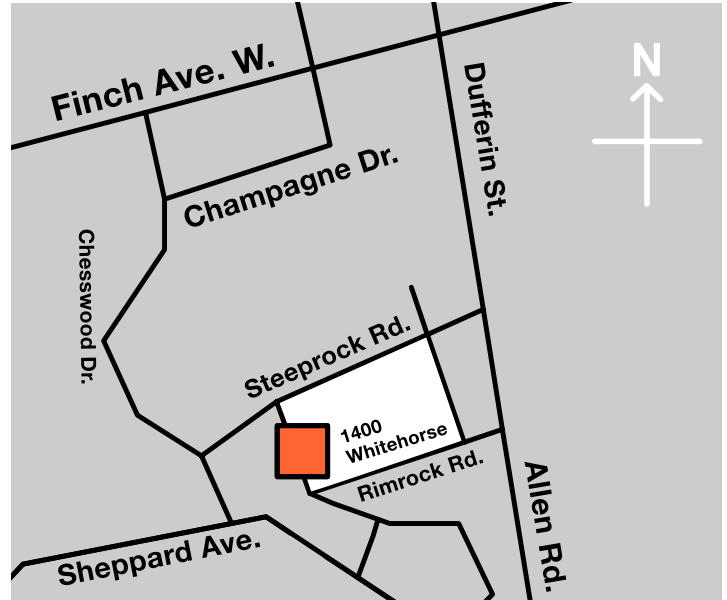

## Driving Directions

1400 Whitehorse Road  
Toronto ON Canada  
M3J 3A7

Telephone 416.636.5911  
Fax 416.636.8451  
E-mail info@caulfeild.com

Toll Free Phone 1.800.268.7939  
Toll Free Fax 1.800.565.4823

### From 401:

Take Allen Road North.  
Drive past Sheppard, turn left on Rimrock.  
Follow to the end and turn right on Whitehorse  
We are the first driveway on the right hand side.

### From the North:

If you are coming from North of Toronto  
Go West on Finch to Dufferin Street.  
Go South on Dufferin to Steeprock.  
Turn right on Steeprock (heading west).  
Turn left on Whitehorse Rd and we are down half  
a block on the left hand side.

Large Scale Map

Small Scale Map