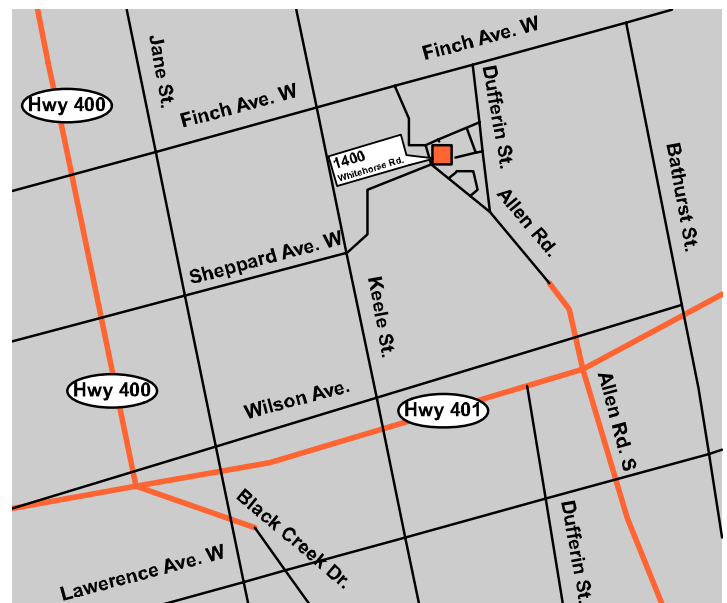

### From 401:

Take Allen Road North.  
Drive past Sheppard, turn left on Rimrock.  
Follow to the end and turn right on Whitehorse  
We are the first driveway on the right hand side.

### From the North:

If you are coming from North of Toronto  
Go West on Finch to Dufferin Street.  
Go South on Dufferin to Steeprock.  
Turn right on Steeprock (heading west).  
Turn left on Whitehorse Rd and we are down half  
a block on the left hand side.

Large Scale Map

Small Scale Map